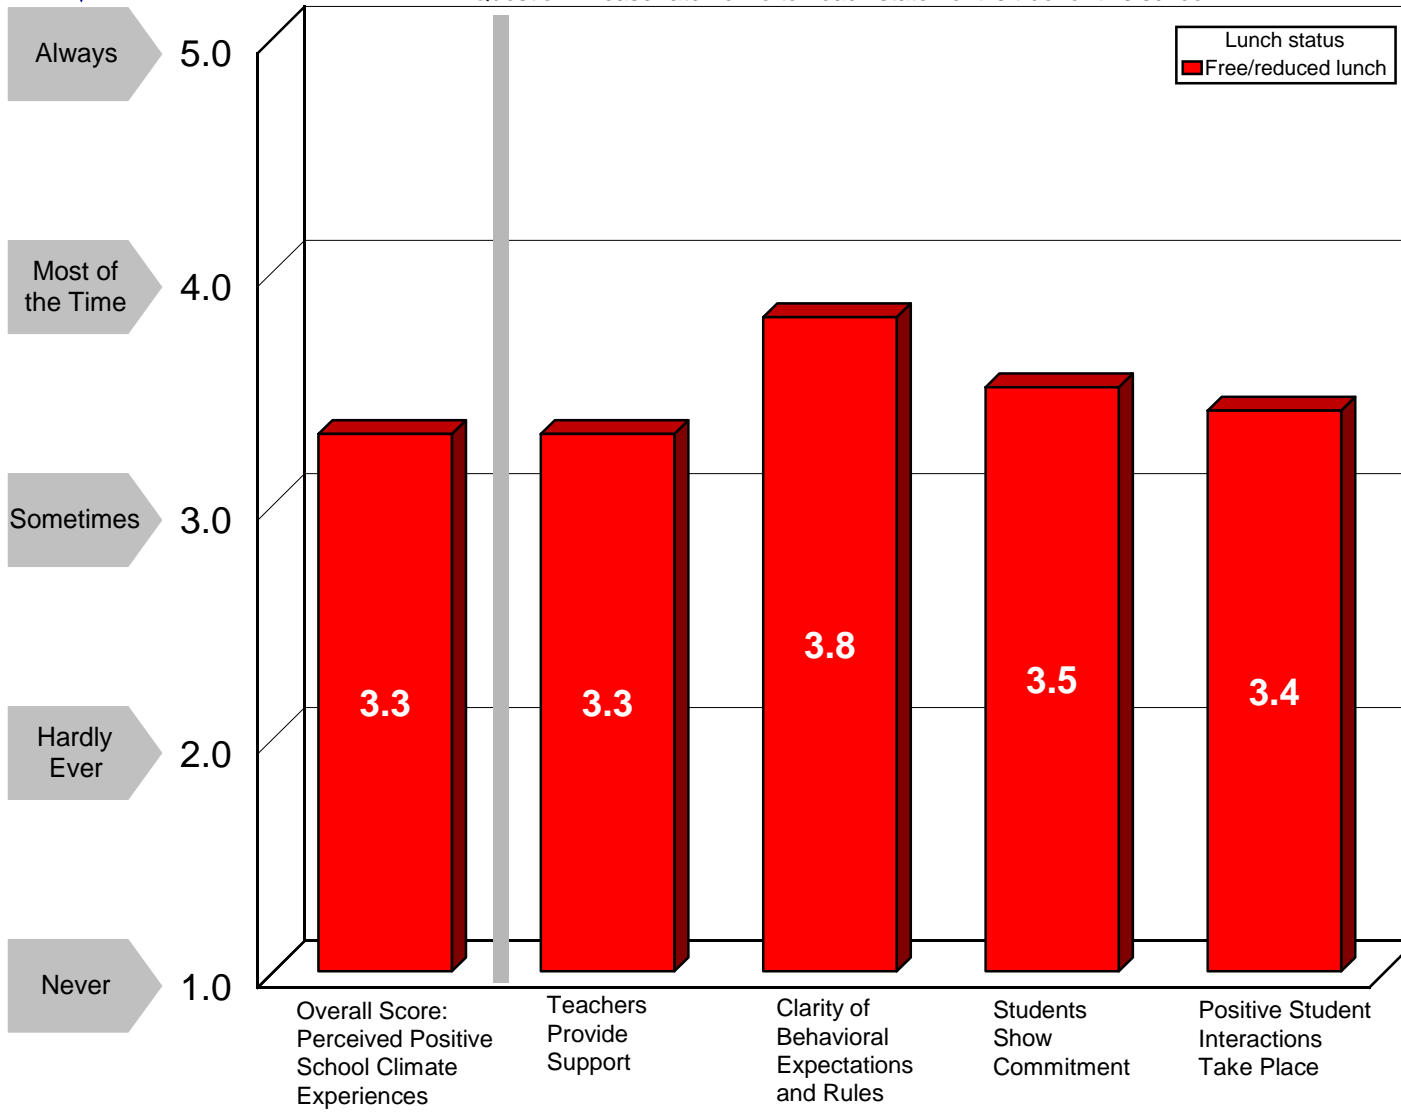

ACADEMY OF SERVICE

Student Reports of PERCEIVED SCHOOL CLIMATE BY LUNCH STATUS

Student Chart _____
 Student Chart H - C.1.3 (1 of 2)
 Dimension Scores
 2007-2008 Academic Year

Scale
Response
Choices¹

Notes:

¹Scale score is the average of the responses to each item on the scale.