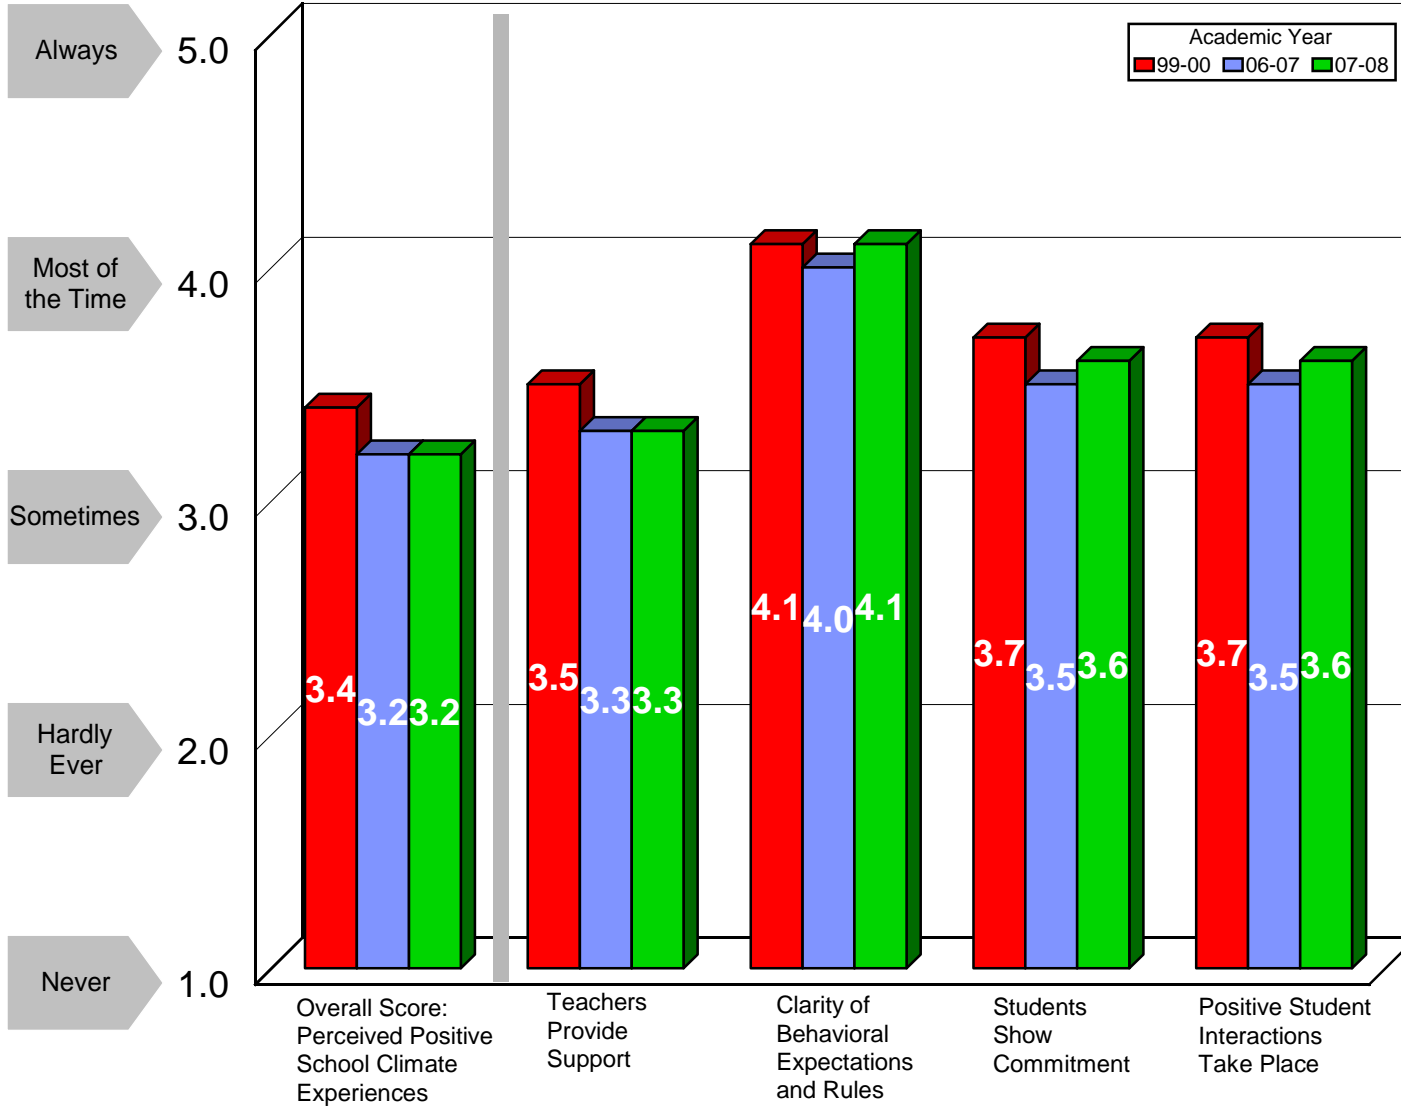

GILBERT STUART MIDDLE SCHOOL

Student Reports of PERCEIVED SCHOOL CLIMATE

Question: Please rate how often each statement is true for this school.

Student Chart _____
Student Chart M - C.1 (1 of 2)
Dimension Scores by Year

Scale
Response
Choices¹

Notes:

¹Scale score is the average of the responses to each item on the scale.