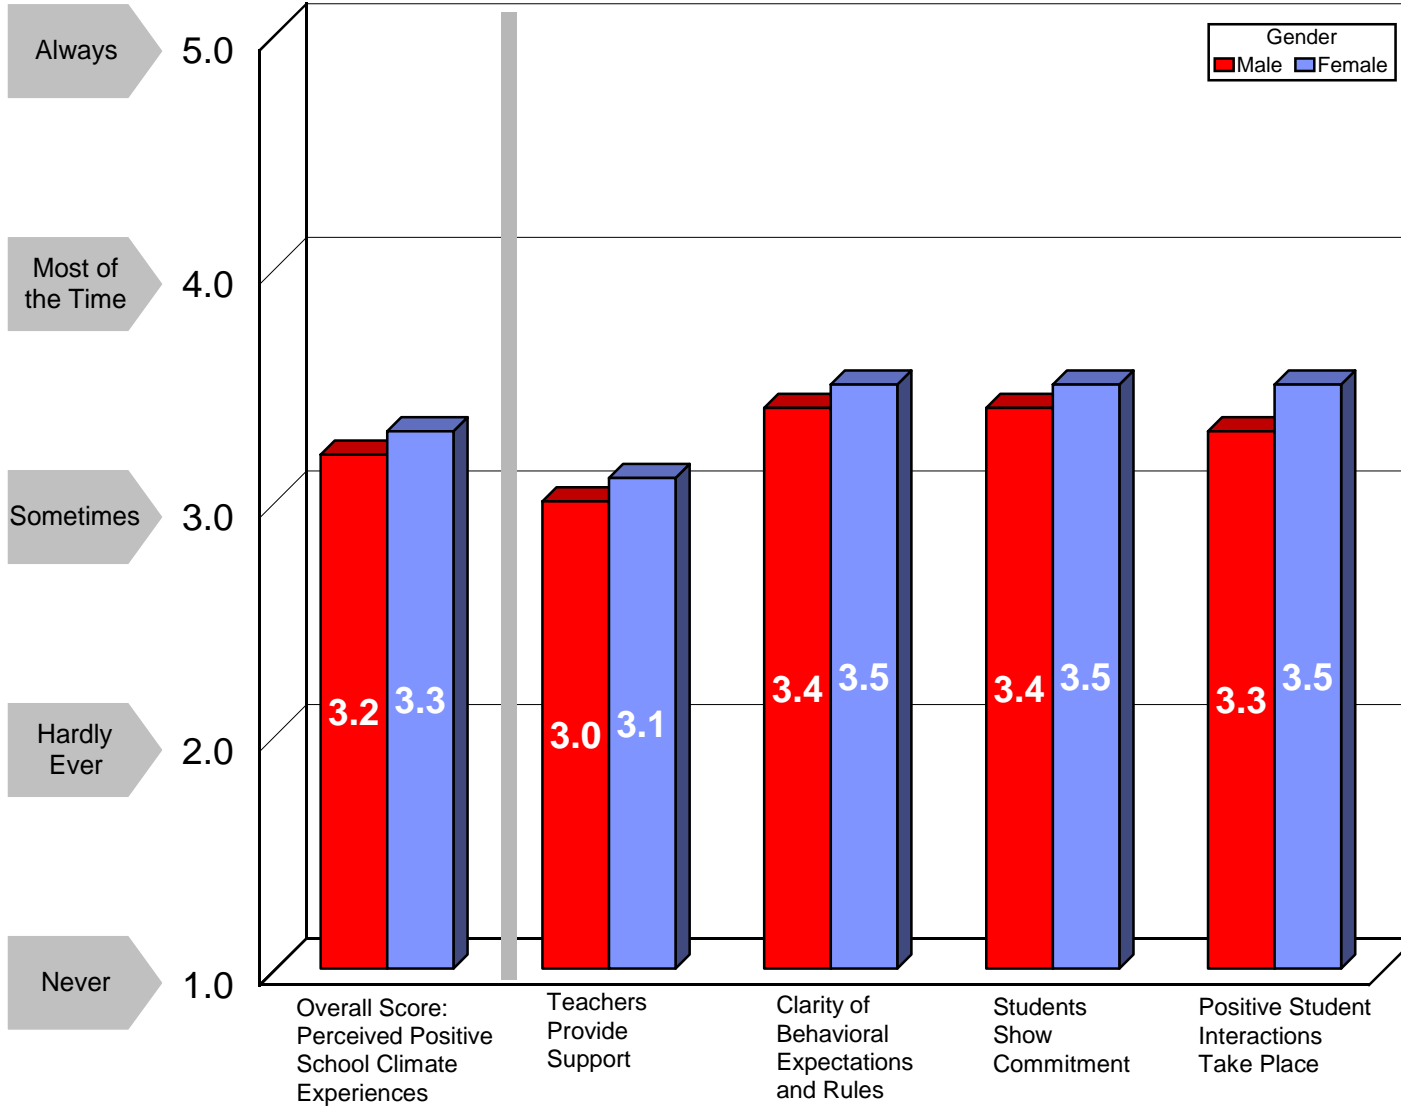

## Student Reports of PERCEIVED SCHOOL CLIMATE BY GENDER

Student Chart \_\_\_\_\_  
 Student Chart H - C.1.2 (1 of 2)  
 Dimension Scores  
 2007-2008 Academic Year

Scale  
Response  
Choices<sup>1</sup>

Notes:

<sup>1</sup>Scale score is the average of the responses to each item on the scale.