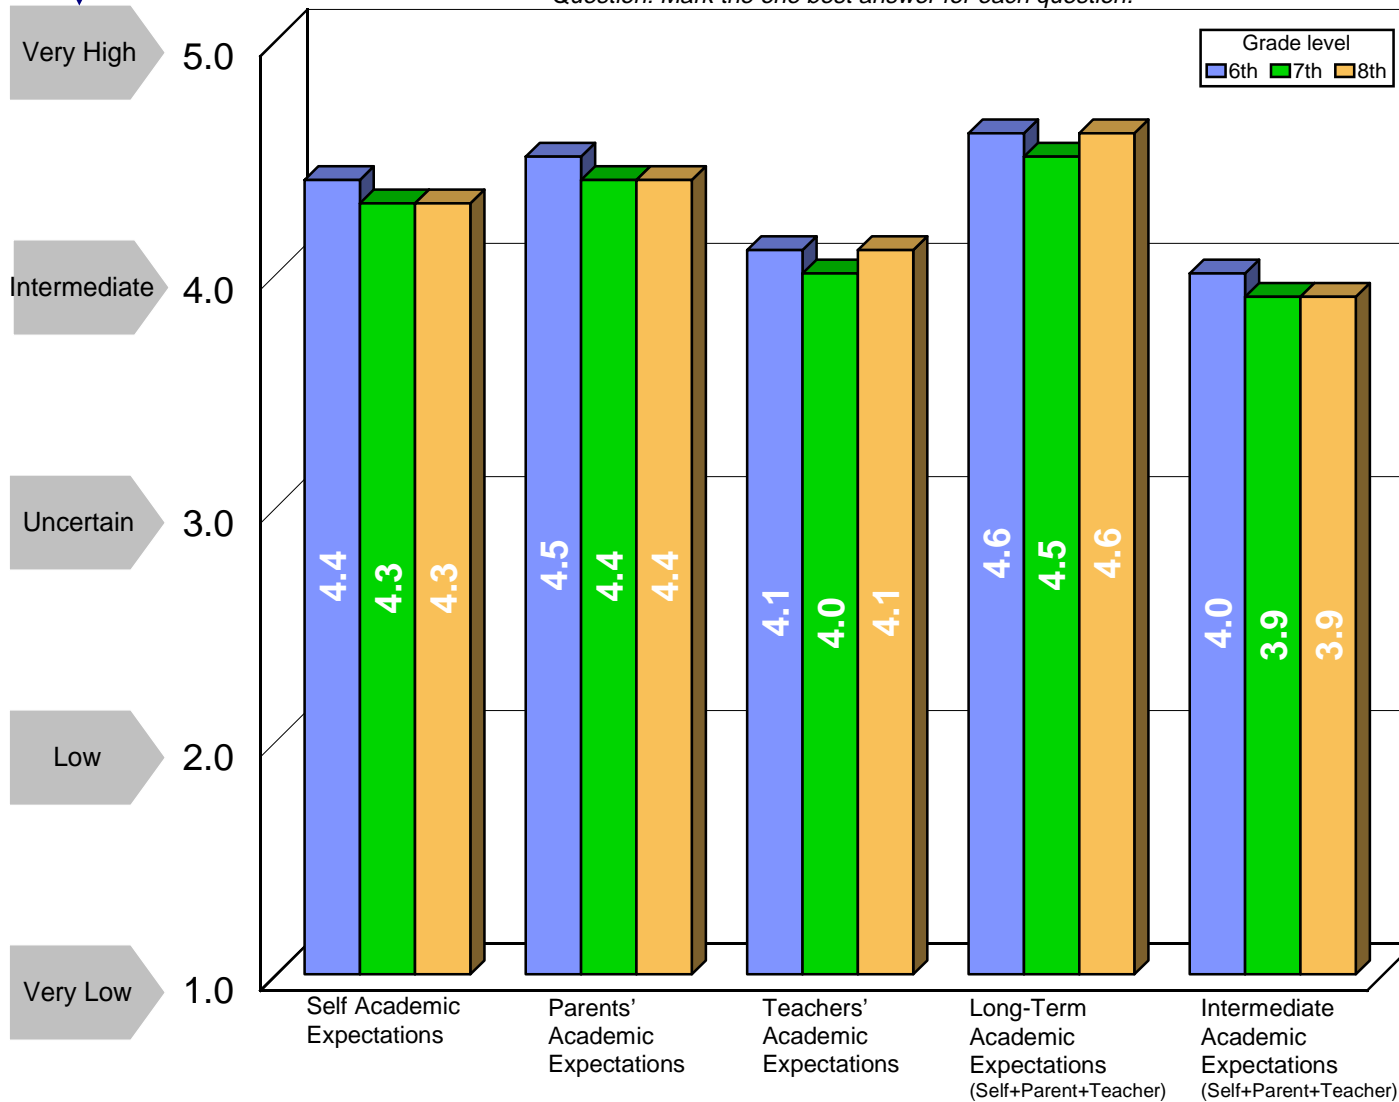

# WESTERN HILLS MIDDLE SCHOOL

## Student Reports of ACADEMIC EXPECTATIONS BY GRADE LEVEL

Question: Mark the one best answer for each question.

Student Chart \_\_\_\_\_  
Student Chart M - D.2.1  
Dimension Scores  
2007-2008 Academic Year

Scale  
Response  
Choices<sup>1</sup>

Notes:

<sup>1</sup>Scale score is the average of the responses to each item on the scale.