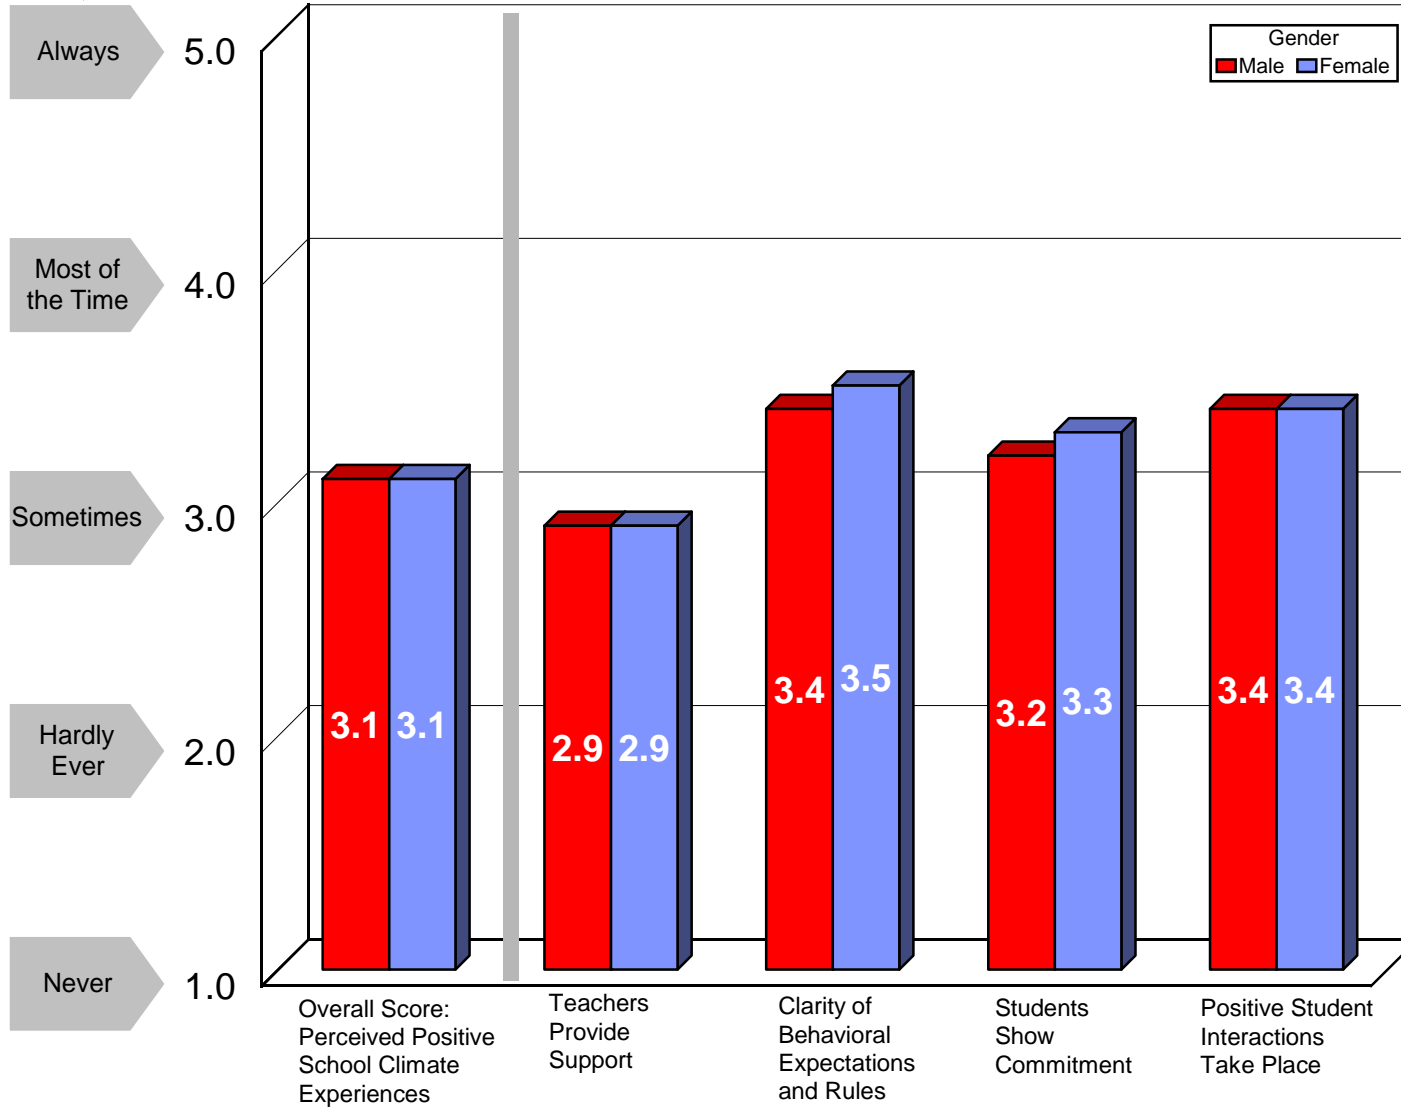

BURRILLVILLE HIGH SCHOOL

Student Reports of PERCEIVED SCHOOL CLIMATE BY GENDER

Student Chart _____
 Student Chart H - C.1.2 (1 of 2)
 Dimension Scores
 2007-2008 Academic Year

Scale
Response
Choices¹

Notes:

¹Scale score is the average of the responses to each item on the scale.